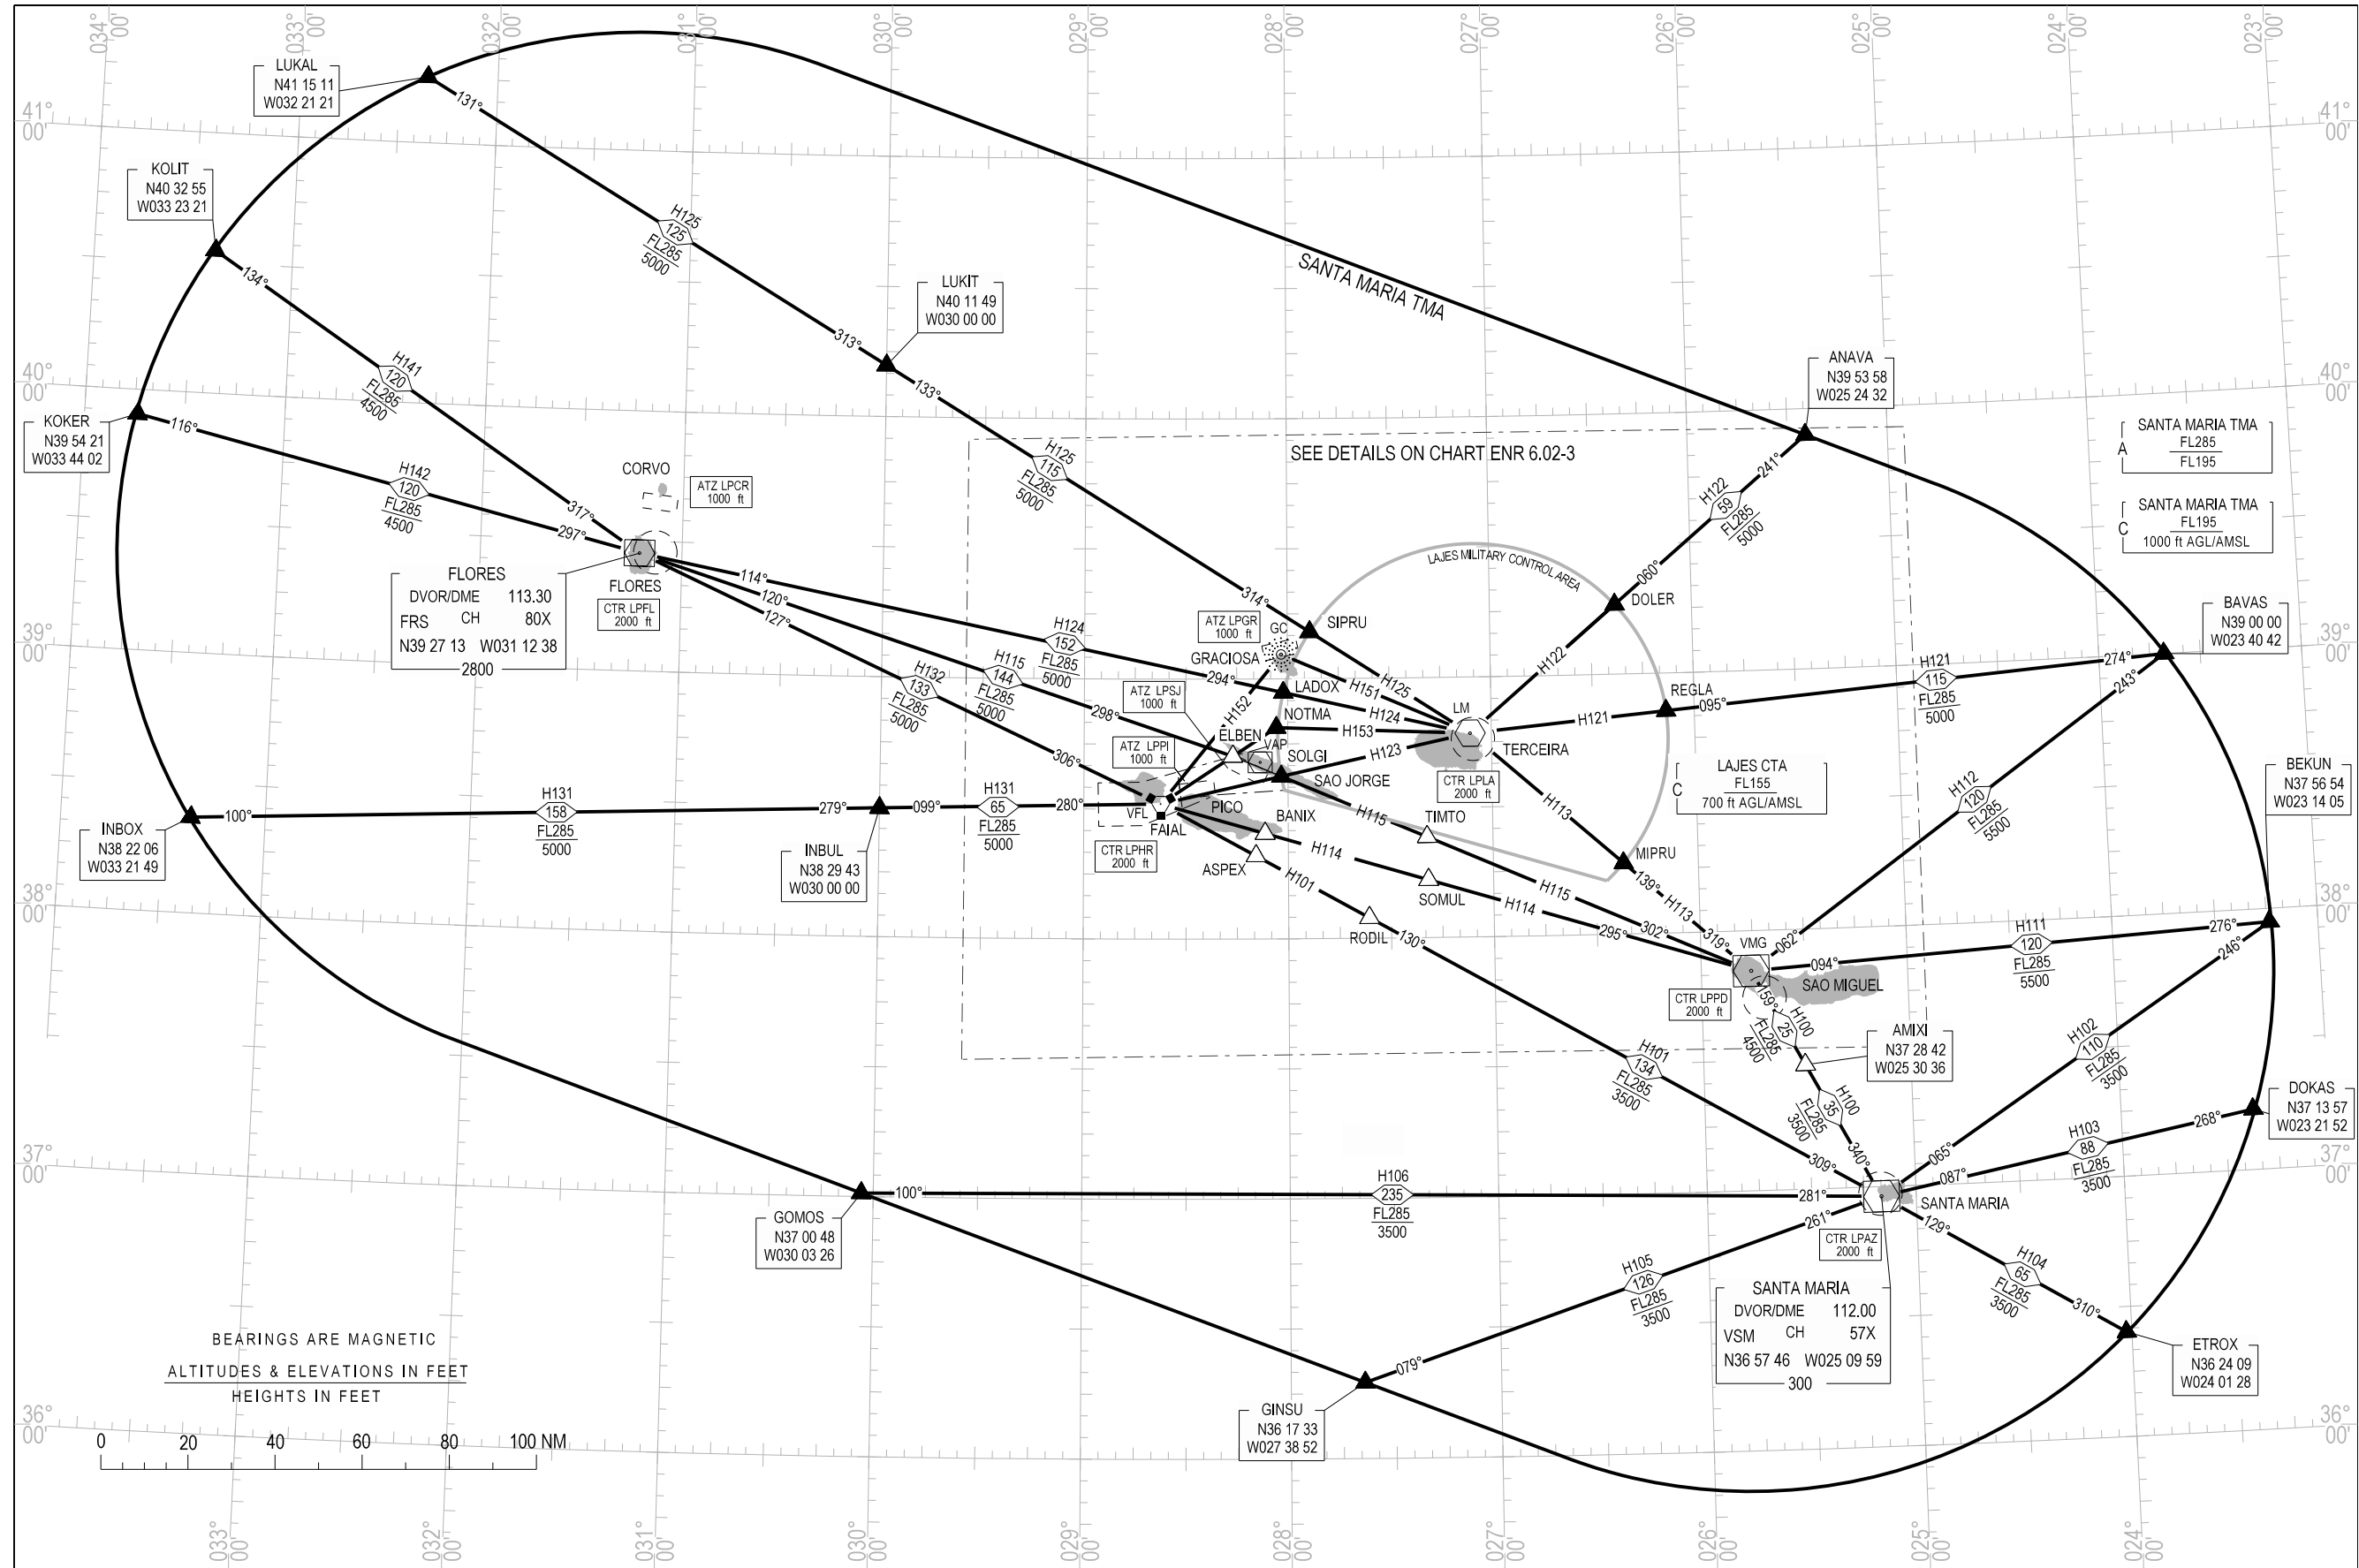

AREA CHART - ICAO

TERMINAL AREA CHART  
INBOUND, OUTBOUND AND TRANSIT ROUTING

TMA SANTA MARIA (LPAZ)

NEW DVOR/DME VAP

THIS PAGE INTENTIONALLY LEFT BLANK