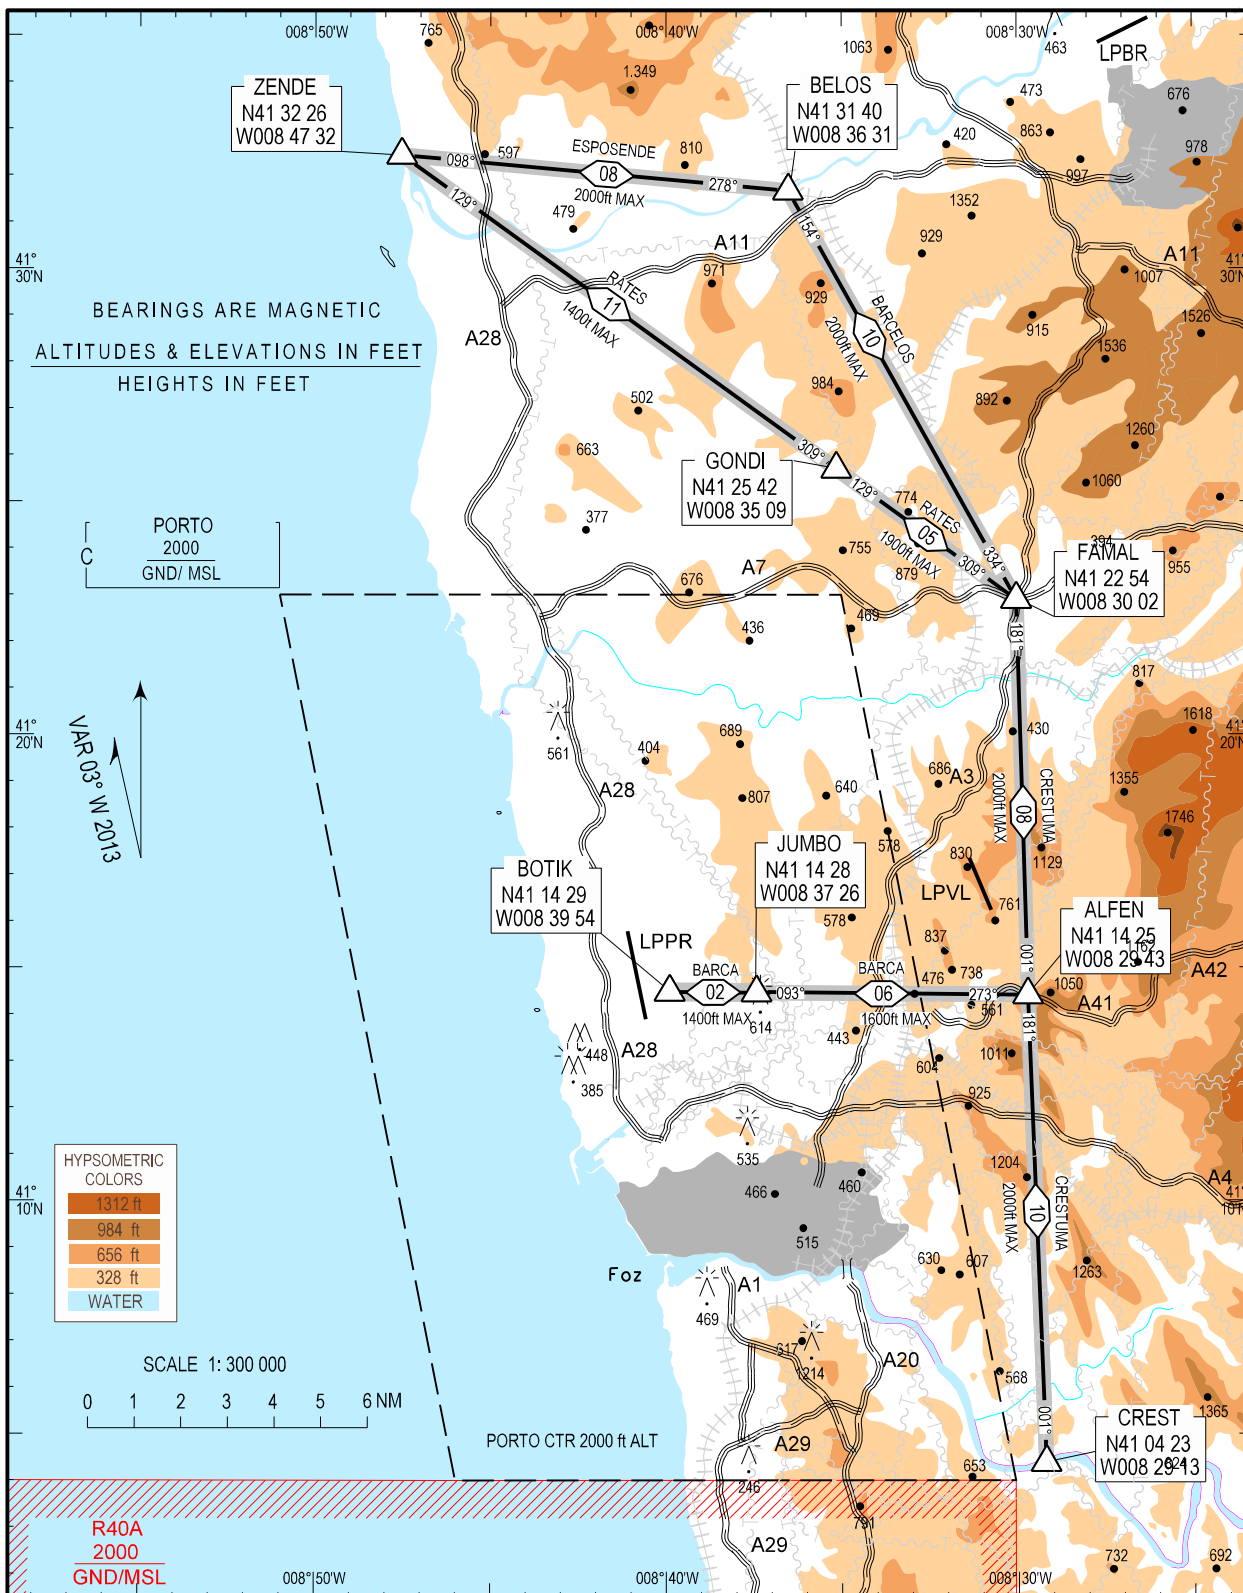

AIR TRAFFIC SERVICE SYSTEM VFR ATS ROUTES IN PORTO TMA

PORTO INFORMATION 124.305
PORTO APPROACH 121.105
PORTO TOWER 118.005

New CS and FREQ.

THIS PAGE INTENTIONALLY LEFT BLANK