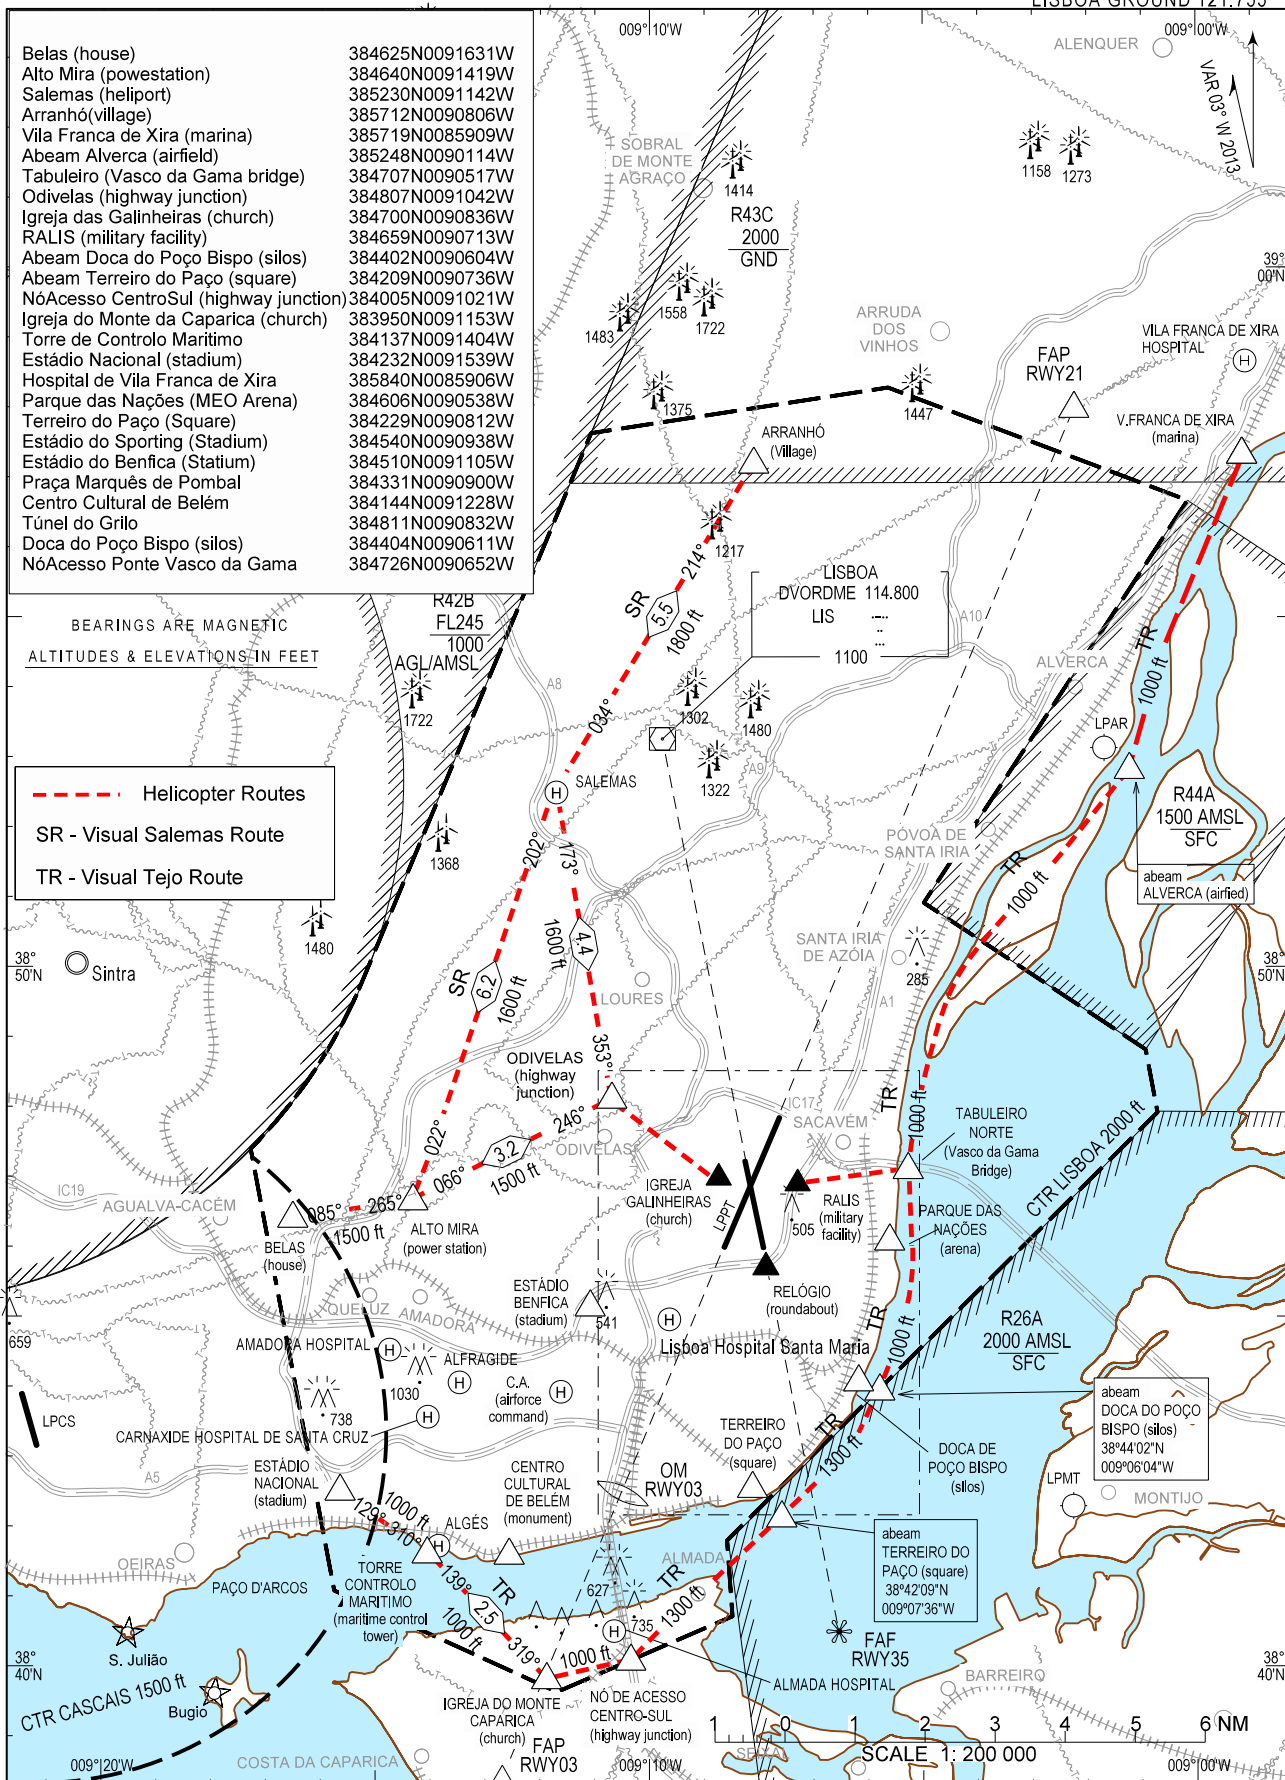

VFR HELICOPTER ROUTES IN LISBOA CTR

LISBOA ARR INFORMATION 124.155
LISBOA APPROACH 119.105
LISBOA ARRIVAL 125.130
LISBOA TOWER 118.105
LISBOA GROUND 121.755

Lisboa Hospital S. Francisco Xavier HLP withdrawn.

THIS PAGE INTENTIONALLY LEFT BLANK